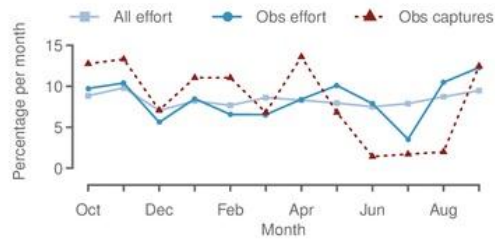

Table of effort and captures by fishing year						
Years	hooks	Observed (%)	Observed Captures	Rate	Mean Estimated Captures	95% c.i.
2002-03	37,671,038	28.6	296	0.027	1,718	1,250-2,268
2003-04	43,397,540	11.9	54	0.010	1,151	761-1,604
2004-05	41,818,638	6.9	30	0.010	1,191	802-1,661
2005-06	37,126,833	10.2	41	0.011	1,037	701-1,431
2006-07	38,124,470	6.1	58	0.025	1,236	833-1,716
2007-08	41,464,276	8.7	40	0.011	1,193	824-1,621
2008-09	37,389,512	10.8	33	0.008	1,037	699-1,458
2009-10	40,413,281	5.6	68	0.030	1,062	716-1,474
2010-11	40,826,726	4.2	29	0.017	1,403	955-1,967

Observed captures of birds in bottom longline fisheries

Fishing effort and observations in bottom longline fisheries

Estimated captures of birds in bottom longline fisheries

Fishing effort and observed captures of birds by month

- >100 events
- 10 – 49 events
- 1 – 4 events
- >20 obs events
- 5 – 19 obs events
- 1 – 4 obs events
- observed captures

Figure 1: Map of fishing effort and observed captures, 2002–03 to 2010–11

Table 2: Table of observed captures- 2004-2011 (Ling Target)