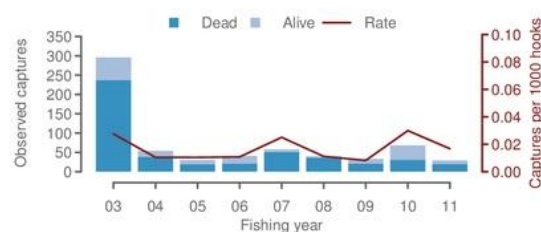

Overview

The purpose of this summary report is to provide IMM assessors with an update of the nature and extent of seabird interactions in the New Zealand ling longline fisheries, as they are displayed on the Dragonfly Projected Species Captures website

The URL to the Dragonfly Projected Species Captures website:

- <http://data.dragonfly.co.nz/psc/>

Seabird interactions: Ling LL fisheries in the New Zealand EEZ

2002–03 and 2010–11

Table 1: Table of effort and captures between 2002–03 and 2010–11 fishing years (see [Abraham and Thompson (2011b)](#))

Table of effort and captures by fishing year						
Years	hooks	Observed (%)	Observed Captures	Rate	Mean Estimated Captures	95% c.i.
2002-03	37,671,038	28.6	296	0.027	1,718	1,250-2,268
2003-04	43,397,540	11.9	54	0.010	1,151	761-1,604
2004-05	41,818,638	6.9	30	0.010	1,191	802-1,661
2005-06	37,126,833	10.2	41	0.011	1,037	701-1,431
2006-07	38,124,470	6.1	58	0.025	1,236	833-1,716
2007-08	41,464,276	8.7	40	0.011	1,193	824-1,621
2008-09	37,389,512	10.8	33	0.008	1,037	699-1,458
2009-10	40,413,281	5.6	68	0.030	1,062	716-1,474
2010-11	40,826,726	4.2	29	0.017	1,403	955-1,967

Observed captures of birds in bottom longline fisheries