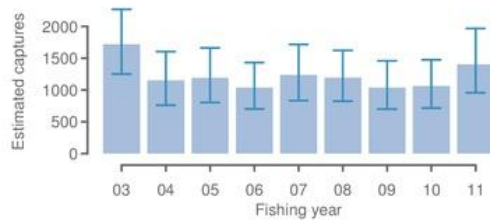

Table of effort and captures by fishing year						
Years	hooks	Observed (%)	Observed Captures	Rate	Mean Estimated Captures	95% c.i.
2002-03	37,671,038	28.6	296	0.027	1,718	1,250-2,268
2003-04	43,397,540	11.9	54	0.010	1,151	761-1,604
2004-05	41,818,638	6.9	30	0.010	1,191	802-1,661
2005-06	37,126,833	10.2	41	0.011	1,037	701-1,431
2006-07	38,124,470	6.1	58	0.025	1,236	833-1,716
2007-08	41,464,276	8.7	40	0.011	1,193	824-1,621
2008-09	37,389,512	10.8	33	0.008	1,037	699-1,458
2009-10	40,413,281	5.6	68	0.030	1,062	716-1,474
2010-11	40,826,726	4.2	29	0.017	1,403	955-1,967

Observed captures of birds in bottom longline fisheries

Fishing effort and observations in bottom longline fisheries

Estimated captures of birds in bottom longline fisheries

Fishing effort and observed captures of birds by month

- >100 events
- 10 – 49 events
- 1 – 4 events
- >20 obs events
- 5 – 19 obs events
- 1 – 4 obs events
- observed captures

Figure 1: Map of fishing effort and observed captures, 2002–03 to 2010–11

Table 2: Table of observed captures- 2004-2011 (Ling Target)