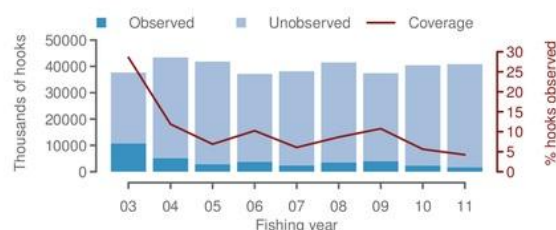

The URL to the Dragonfly Projected Species Captures website:

- <http://data.dragonfly.co.nz/psc/>

Seabird interactions: Ling LL fisheries in the New Zealand EEZ

2002–03 and 2010–11

Table 1: Table of effort and captures between 2002–03 and 2010–11 fishing years (see [Abraham and Thompson \(2011b\)](#))

Table of effort and captures by fishing year						
Years	hooks	Observed (%)	Observed Captures	Rate	Mean Estimated Captures	95% c.i.
2002-03	37,671,038	28.6	296	0.027	1,718	1,250-2,268
2003-04	43,397,540	11.9	54	0.010	1,151	761-1,604
2004-05	41,818,638	6.9	30	0.010	1,191	802-1,661
2005-06	37,126,833	10.2	41	0.011	1,037	701-1,431
2006-07	38,124,470	6.1	58	0.025	1,236	833-1,716
2007-08	41,464,276	8.7	40	0.011	1,193	824-1,621
2008-09	37,389,512	10.8	33	0.008	1,037	699-1,458
2009-10	40,413,281	5.6	68	0.030	1,062	716-1,474
2010-11	40,826,726	4.2	29	0.017	1,403	955-1,967

Observed captures of birds in bottom longline fisheries

Fishing effort and observations in bottom longline fisheries

Estimated captures of birds in bottom longline fisheries

Fishing effort and observed captures of birds by month