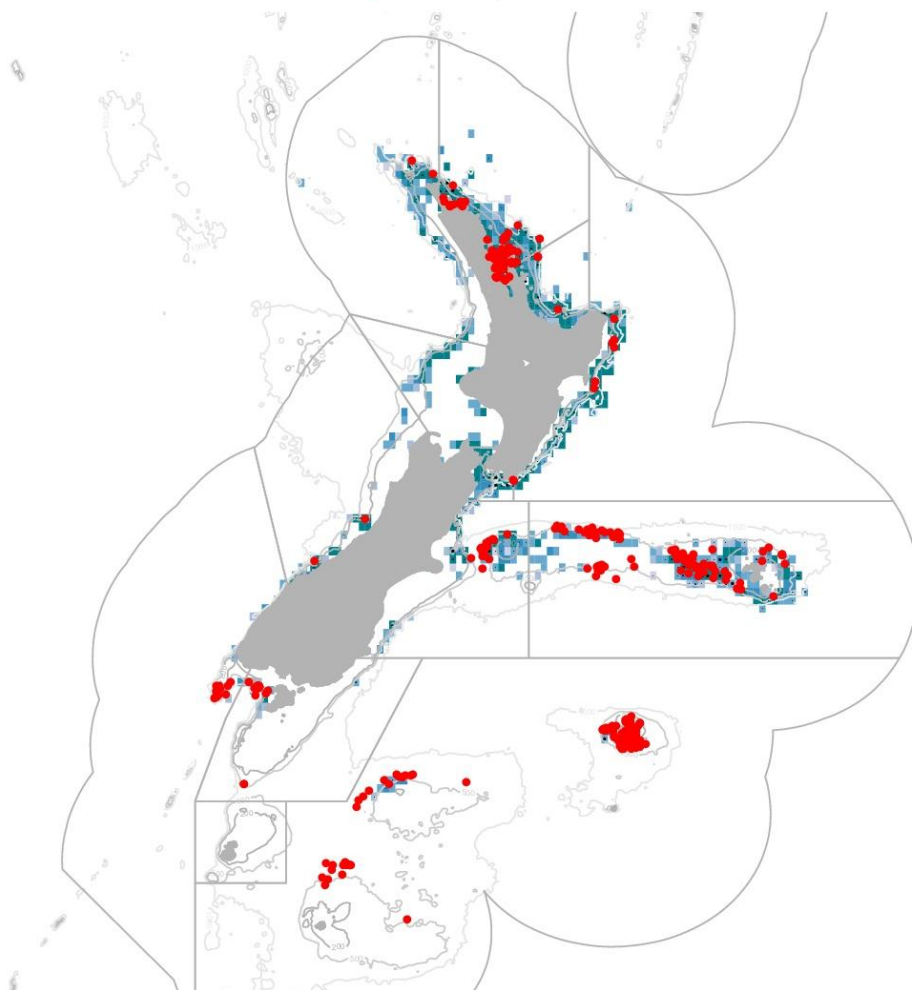

- >100 events
- 10 – 49 events
- 1 – 4 events
- >20 obs events
- 5 – 19 obs events
- 1 – 4 obs events
- observed captures

Figure 1: Map of fishing effort and observed captures, 2002–03 to 2010–11

Table 2: Table of observed captures- 2004-2011 (Ling Target)